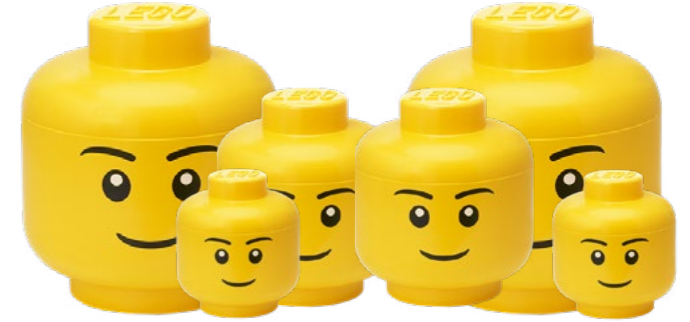

102 x 102 x 115 mm
Colli: 6

Art. 4333

Storage Head Ultimate Set – 2 Large, 2 Small, 2 Mini

102/160/240 x 102/160/240 x 115/185/271 mm
Colli: 1

Art. 4382

Storage Brick Multi-Pack 3 Pcs

250 x 250 x 180 mm
Colli: 3