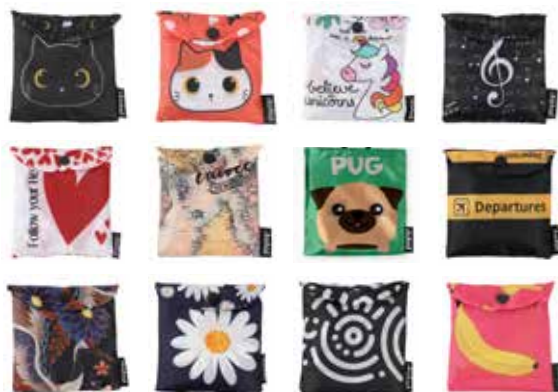

Shopping Bag

Foldable and reusable bags for everyday shopping. It's the perfect embodiment of functionality for everyday life. This bag also offers incredible resistance and durability.

Product Details:

Name: Shopping Bag
Size Open: 57 x 42 x 28 cm
Size Close: 11 x 10 cm
M.O.Q.: 24 Pcs

SHOPPERS MIX 12 DESIGN
CODE: **XL2660**
EAN: 8059037074296