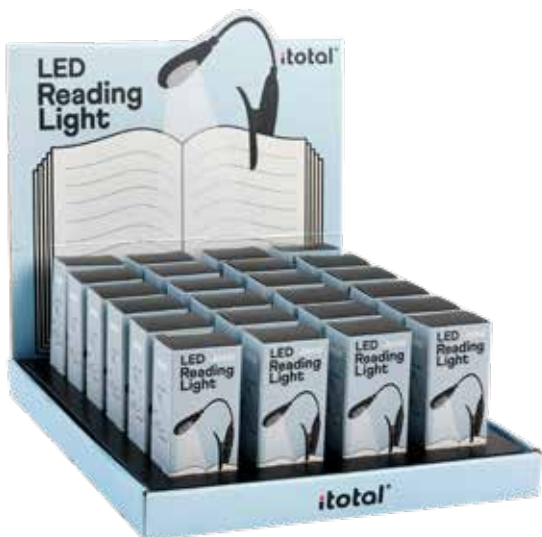

# Reading Clip Lights

Light Up Your Reading Moments. Enhance your reading experience with our compact and stylish reading light. Perfect for late-night novels or study sessions, wherever you are!

**READING CLIP LIGHT**  
CODE: **CM3199**  
EAN: 8051128666779  
Size: 22,5 x 3,4 x 4 cm  
M.O.Q. 24 Pcs