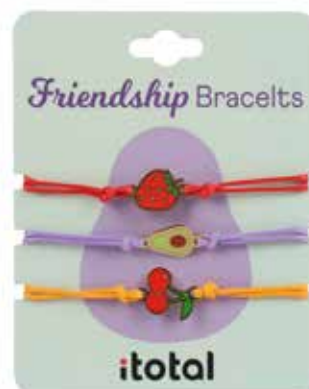

FRUITS
CODE: **XL2810** - EAN: 8059037079079