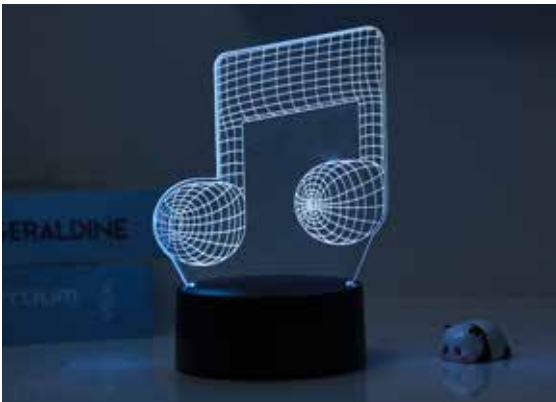

MUSIC

CODE: **XL2330C** - EAN: 8059037078119

Size: 10 x 10 x 20 cm