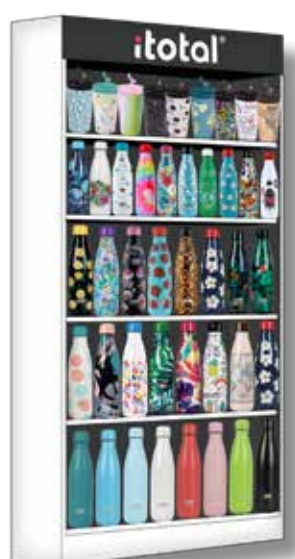

CODE: EXP232  
Size: 60 x 60 x 180 cm

CODE : EXP233  
Size: 35 x 103 x 200 cm