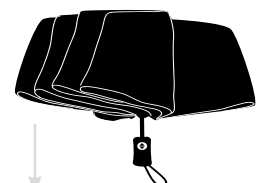

it will close
automatically