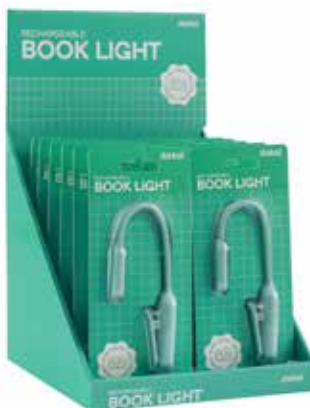

GREEN
CODE: **XL2807B**
EAN: 8053634003833