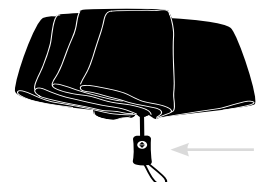

Click the bottom
to open