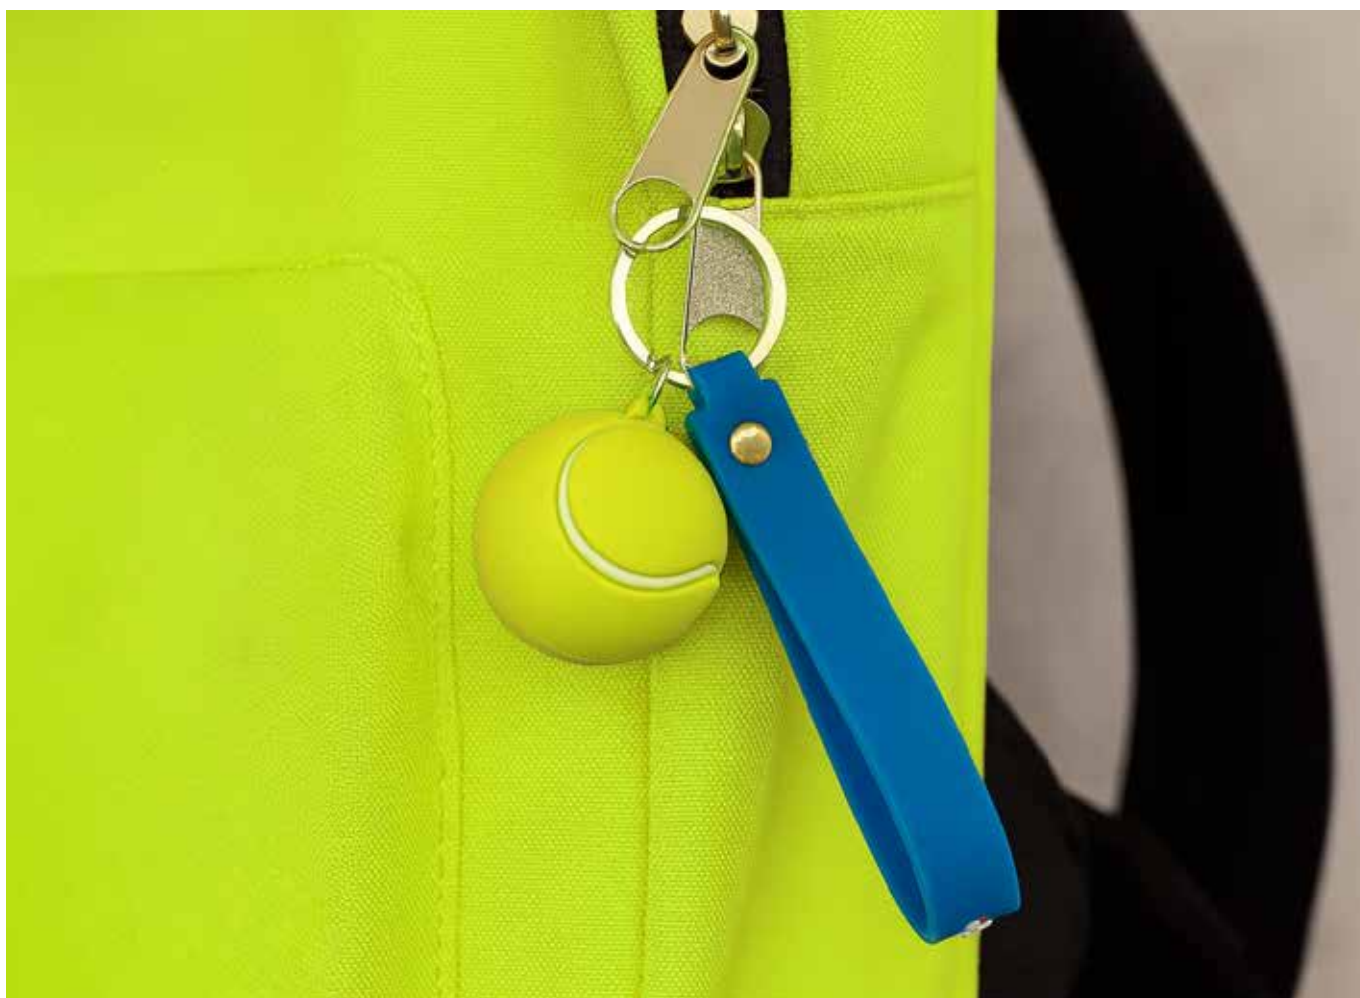

Gift | Keyring

Sport Keychain

A collection of sports-themed keychains, featuring iconic balls inspired by VOLLEYBALLball, football, basketball and tennis. Colourful, dynamic and detailed, they are designed for sports lovers of all ages and work as a practical, instantly recognisable accessory, also perfect as a gift idea.

Product Details:

Name: Sport Keychain
Material: Plastic and metal
Size: 4 x 4 x 4,6 cm
M.O.Q.: 12 Pcs

MIX 4 DESIGN

CODE: **XL2953B**

EAN: 8053634014907

M.O.Q.: 36 Pcs

FOOTBALL

CODE: **XL2953C**

EAN: 8053634013795