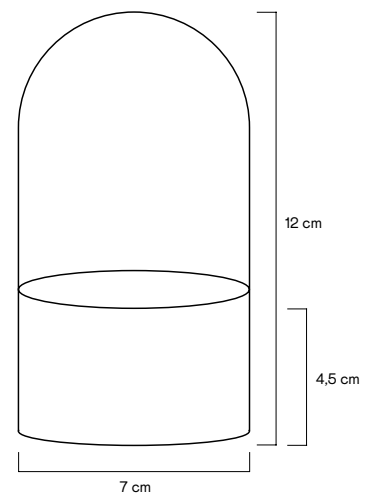

Small Size

HEART
CODE: **XL3245**
EAN: 8053634010961