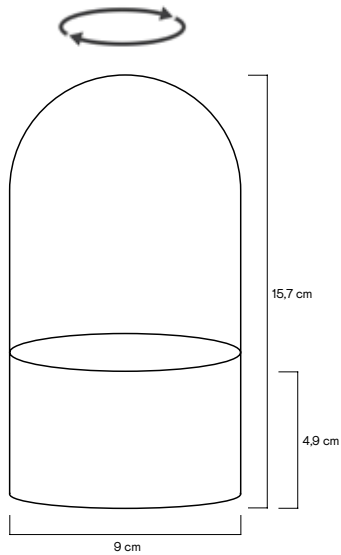

Big Size

Rotating base

LET'S PLAY
CODE: XL3260
EAN: 8053634011111