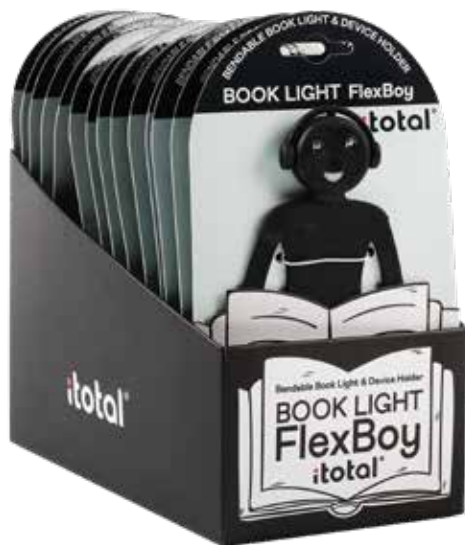

# Reading Clip Lights

Light Up Your Reading Moments. Enhance your reading experience with our compact and stylish reading light. Perfect for late-night novels or study sessions, wherever you are!

**READING CLIP LIGHT**  
CODE: **CM3199**  
EAN: 8051128666779  
Size: 22,5 x 3,4 x 4 cm  
M.O.Q. 24 Pcs