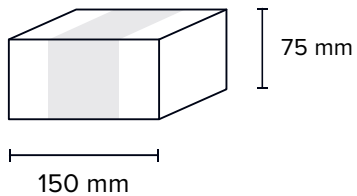

RETAIL PACKAGING

Every candle is nicely packed in branded box. The top label of the box identifies what gesture and color hand is inside.

This box looks great on retail shelf and is ready to be gifted without any extra wrapping. Every product has a unique EAN number.

	mm	inch
Length	150	5.9
Width	110	4.3
Height	75	2.9