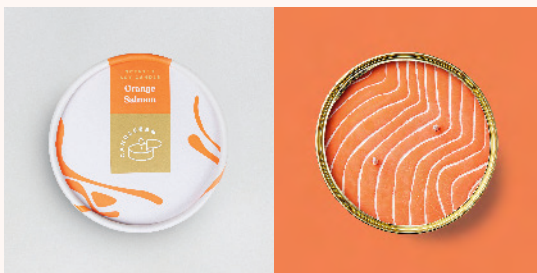

Orange Salmon

SKU can-salmon
Scent Orange
Weight 300 g