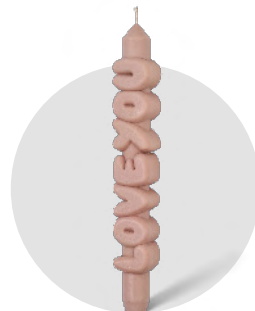

LOVE YOU
SKU tp-love-cream
Colour Cream