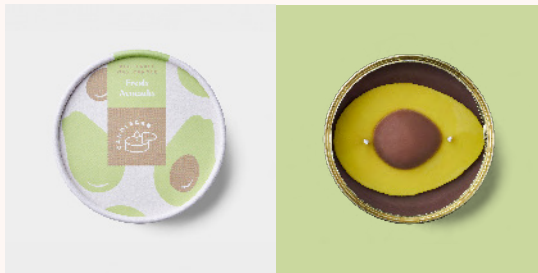

	mm	inch
Length	150	5.9
Width	110	4.3
Height	75	2.9

Pricing

All CandleHand Baby are priced the same. You can mix & match your case as you like.

RRP

19.99€

Wholesale

8.30€

A gourmet candle
you wish you
could eat.

Dimensions L10 x W10 x H5.5 cm

Burn Time 30 h +

Sweet Raspberries

SKU can-aspberries
Scent Berry
Weight 270 g

Fresh Avocado

SKU can-avocado
Scent Fresh Herbs
Weight 240 g

Mango Bowl

SKU can-mango
Scent Mango
Weight 285 g