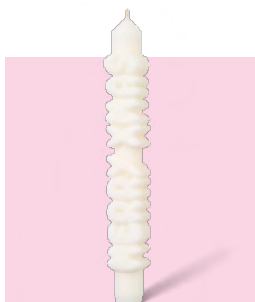

MERRY XMAS
SKU tp-xmas-white
Colour White