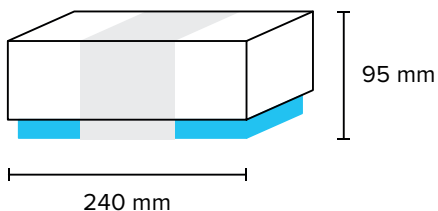

RETAIL PACKAGING

Every candle is nicely packed. You can see the gesture and its colour on the bottom of the package and on the top label.

CandleHand back label contains safety instructions in English, German and French.

Every product has a unique EAN number.

	mm	inch
Length	240	9.44
Width	110	4.3
Height	95	3.7