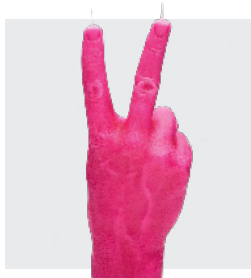

SKU vic-pink
Colour Pink