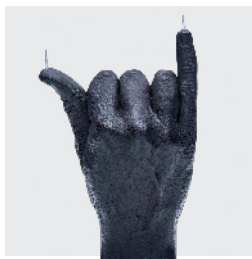

Dimensions 17 x 11 x 6 cm
Weight 350 g

SKU shk-red
Colour Red

SKU shk-blue
Colour Blue

SKU shk-green
Colour Green

SKU shk-black
Colour Black

SKU shk-yellow
Colour Yellow

GUN FINGERS

Dimensions 21 x 10 x 5.5 cm
Weight 360 g