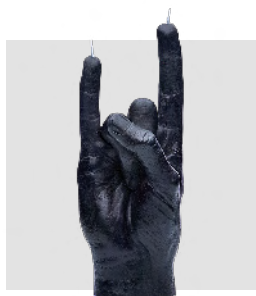

YOU ROCK

Dimensions 22 x 9 x 8 cm
Weight 310 g

SKU rck-black
Colour Black