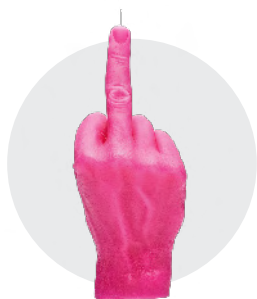

€2.50 / unit

**ORIGINAL
HAND
GESTURE
CANDLES**

F*CK YOU

Dimensions 22 x 9 x 8 cm
Weight 380 g

SKU fck-pink
Colour Pink

SKU fck-blue
Colour Blue

SKU fck-black
Colour Black

SKU fck-purple
Colour Purple