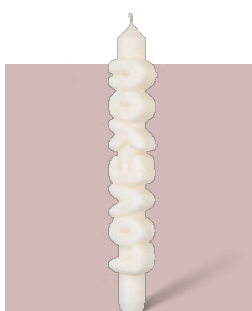

After years of work we are very pleased to be now selling CandleHands across the globe.

Justinas Bružas
founder of CandleHand

NEW

3D taper candles

SINGLE CANDLES

Dimensions 23 x 3.5 x 3.0 cm
Weight 140 g

LOVE YOU
SKU tp-love-pink
Colour Pink