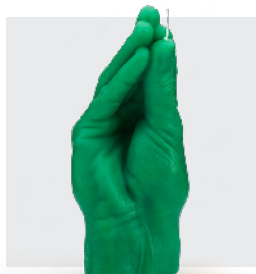

SKU ita-green
Colour Green