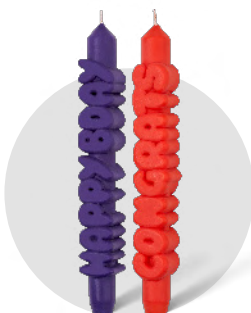

B-DAY SET 2
SKU tp-set-bd-2
Colour Indigo & Orange