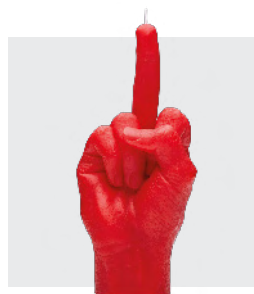

SKU fck-fl-green
Colour Neon Green

SKU fck-fl-orange
Colour Neon Orange

SKU fck-yellow
Colour Yellow

SKU fck-white
Colour White

SKU fck-red
Colour Red

F*CK YOU

Dimensions 22 x 9 x 8 cm
Weight 380 g

SKU fck-fl-yellow
Colour Neon Yellow