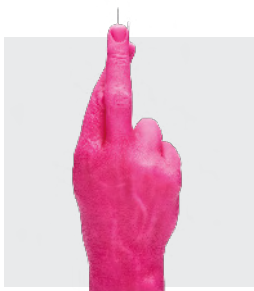

CROSSED FINGERS

Dimensions 20 x 9 x 8 cm
Weight 350 g

SKU cross-yellow
Colour Yellow

SKU cross-white
Colour White

SKU cross-black
Colour Black

SKU cross-red
Colour Red

SKU cross-Pink
Colour Pink

SKU cross-green
Colour Green