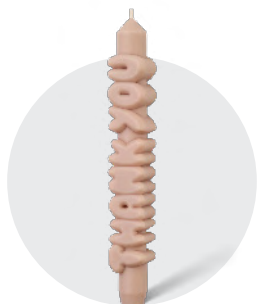

SINGLE CANDLES

Dimensions 23 x 3.5 x 3.0 cm
Weight 140 g

THANK YOU
SKU tp-tha-cream
Colour Cream