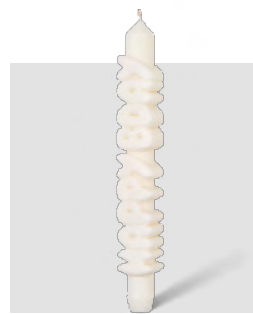

HAPPY BDAY
SKU tp-hap-white
Colour White